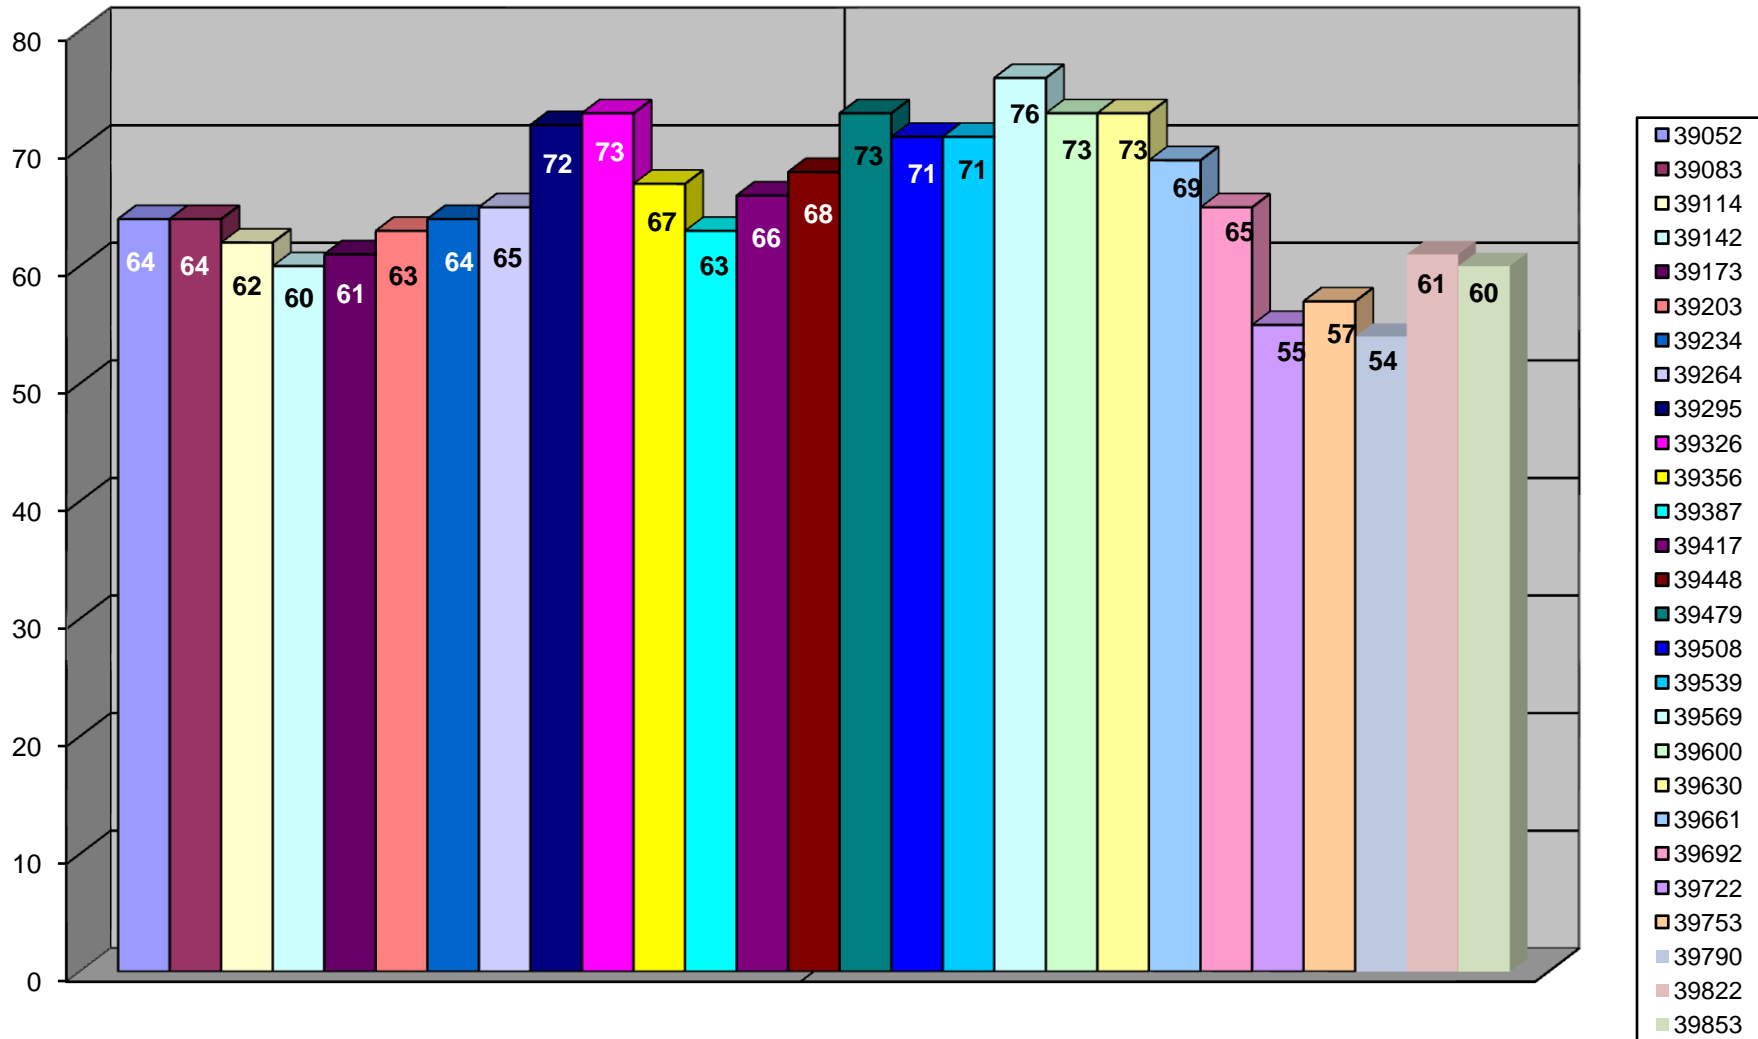

Montgomery County EMS Average Number of Calls Per Day By Month

Montgomery County EMS Monthly Call Volume

Annual Call Volume

Annual Comparison 2007 vs. 2008