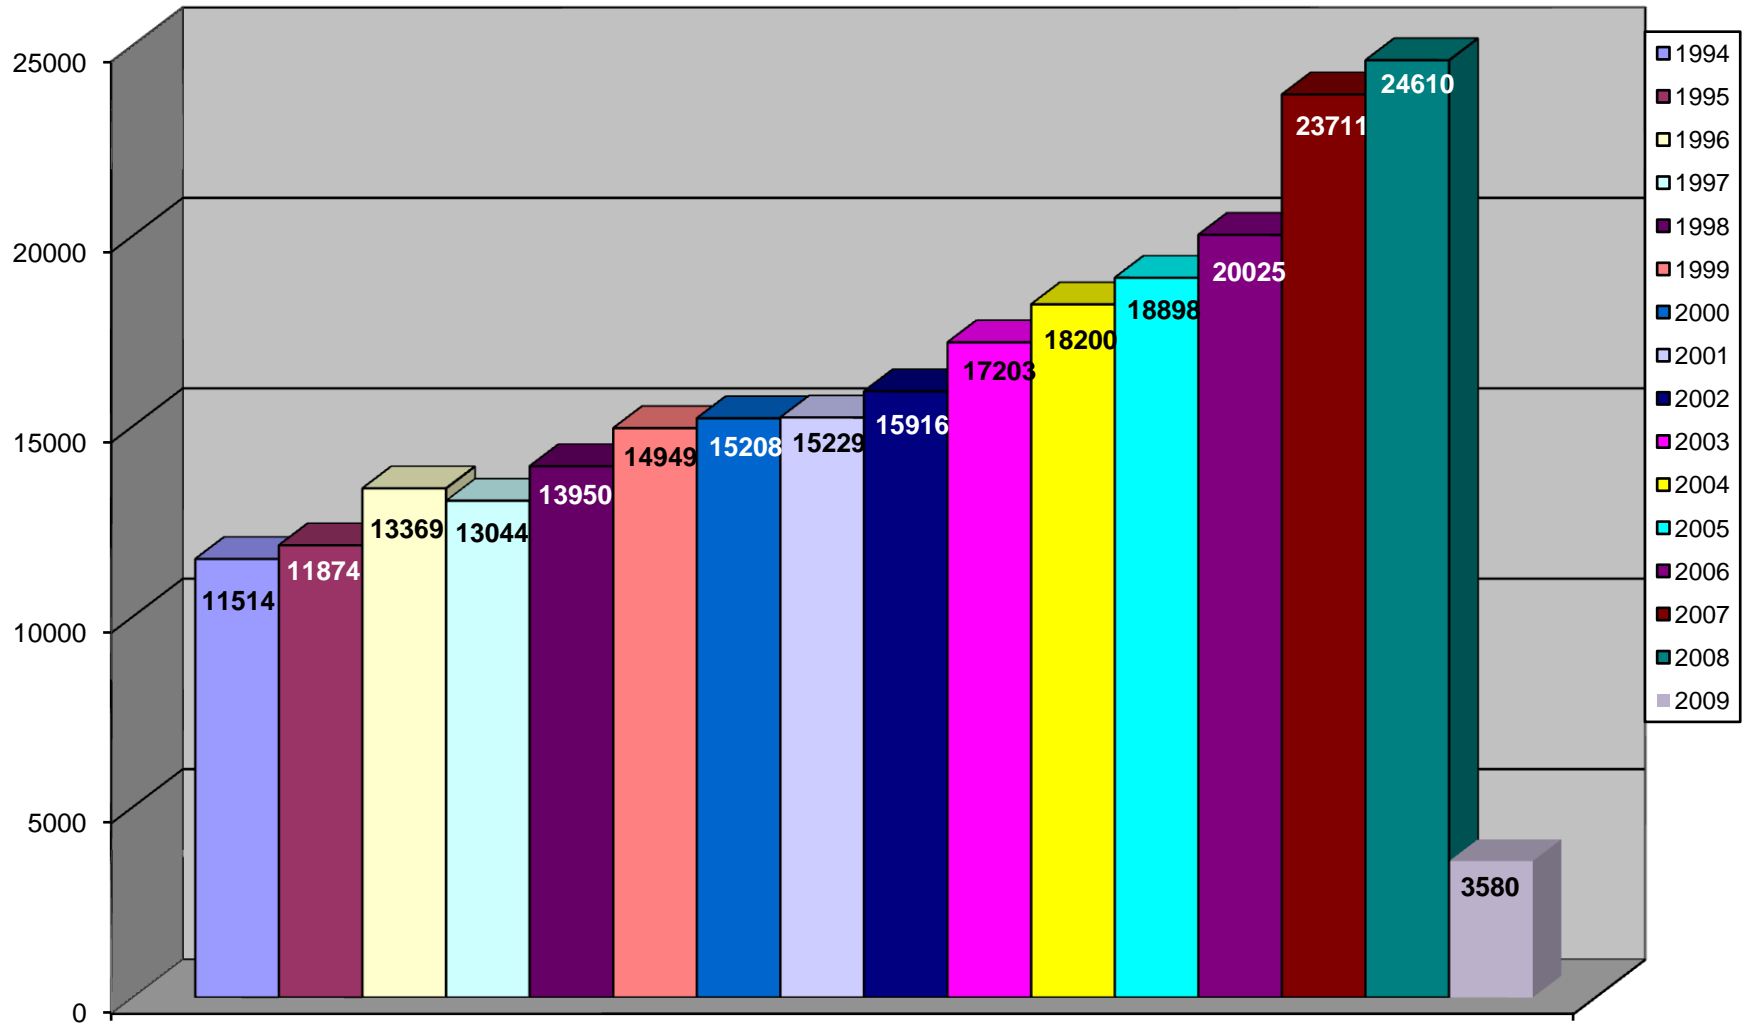

Montgomery County EMS Average Number of Calls Per Day By Month

Montgomery County EMS Monthly Call Volume

Annual Call Volume

Annual Comparison 2007 vs. 2008