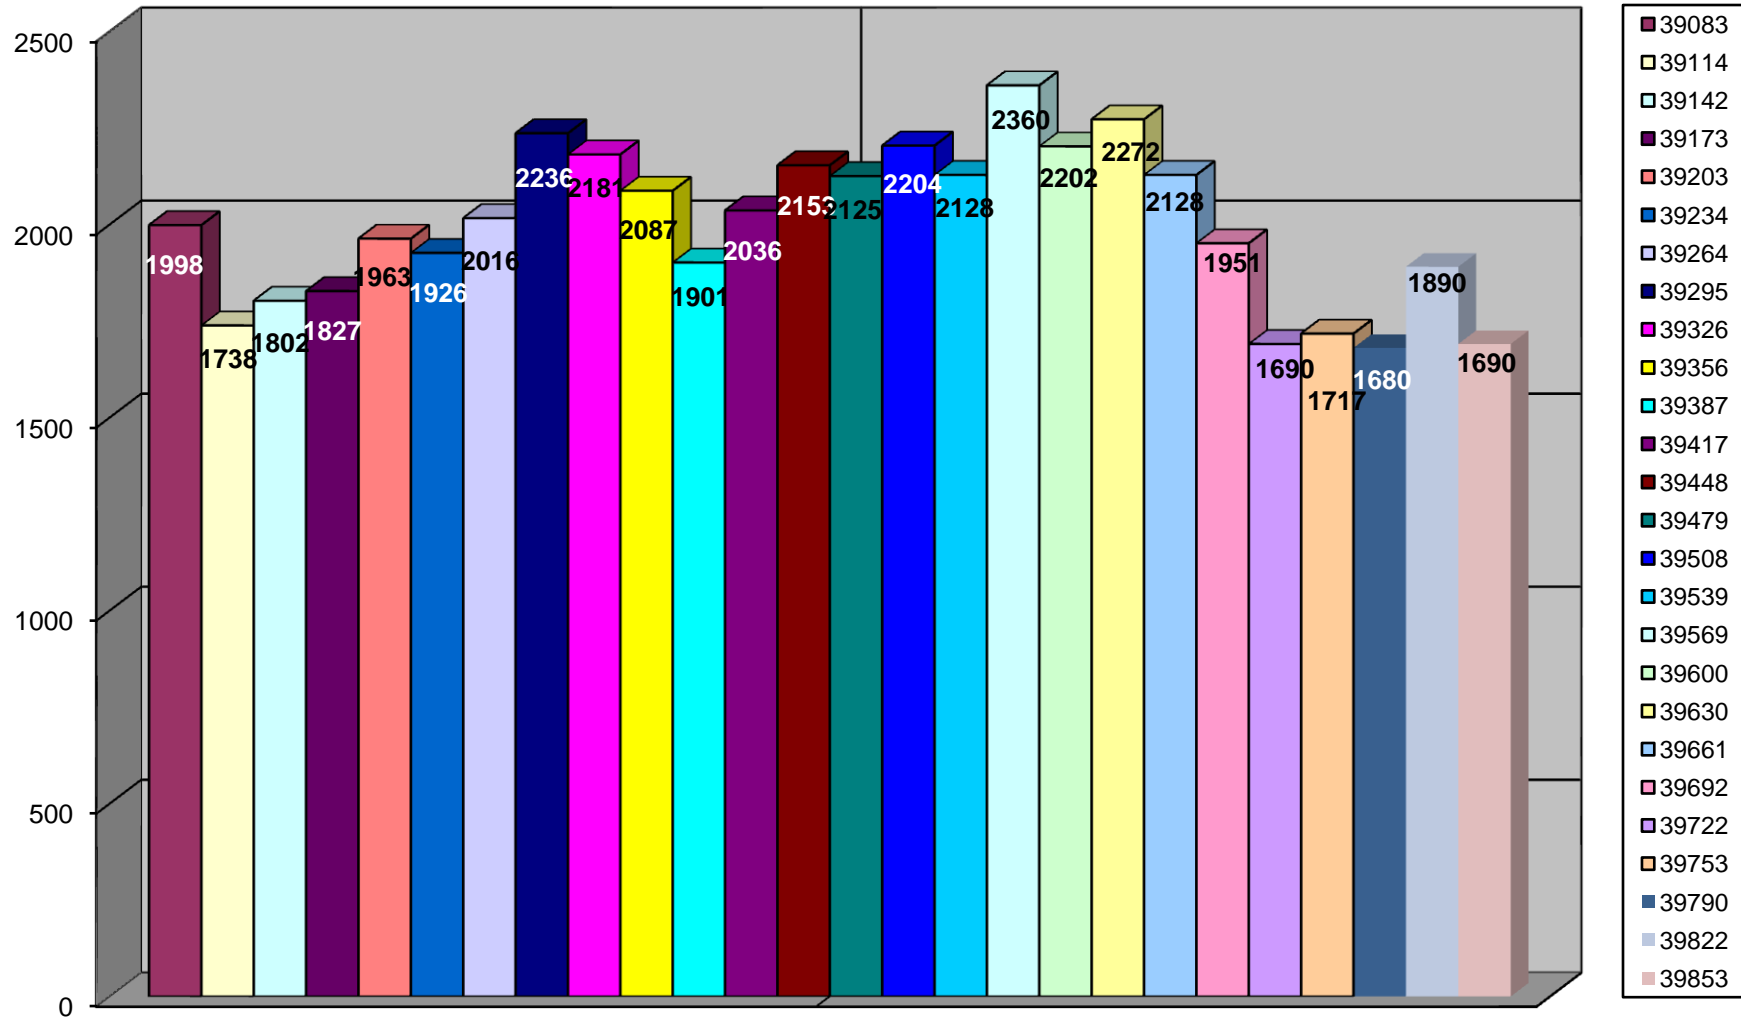

Montgomery County EMS Average Number of Calls Per Day By Month

Montgomery County EMS Monthly Call Volume

Annual Call Volume

Annual Comparison 2007 vs. 2008